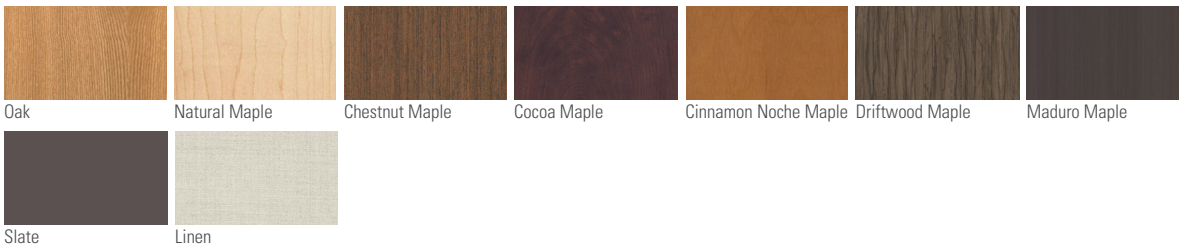

laminat finish

Color Disclaimer

Please order actual material samples for specifying purposes. Color accuracy is not guaranteed with these images.