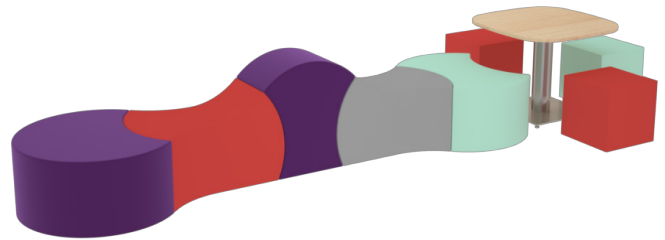

Doozie Configuration Ideas

See Doozie Planning Ideas for specifying information.