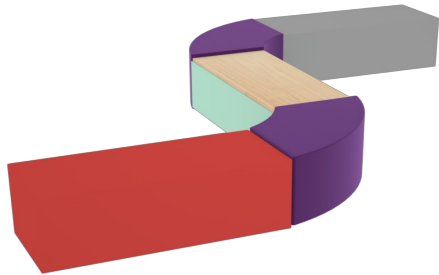

Doozie Configuration Ideas

See Doozie Planning Ideas for specifying information.