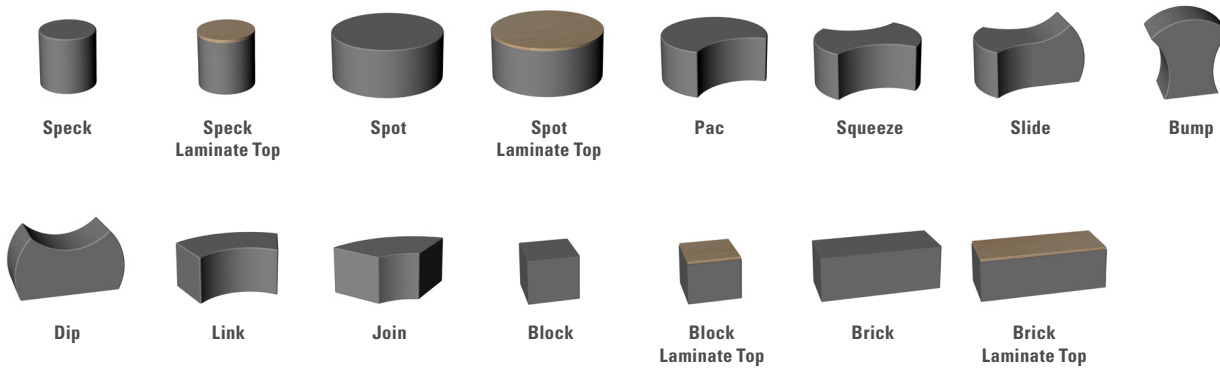

statement of line

Suggested table pairing: Buckley, Fulton, Lyon, Morris, Turner