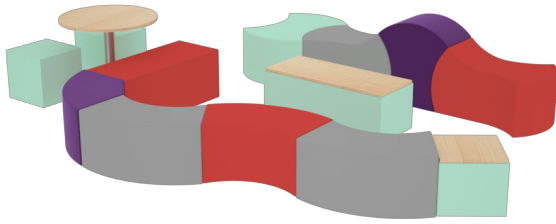

Doozie Configuration Ideas

See Doozie Planning Ideas for specifying information.