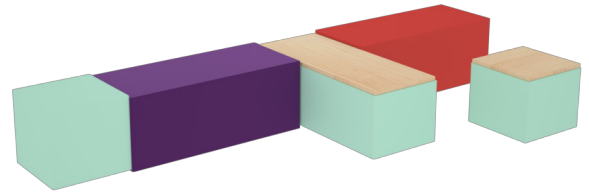

Doozie Configuration Ideas

See Doozie Planning Ideas for specifying information.