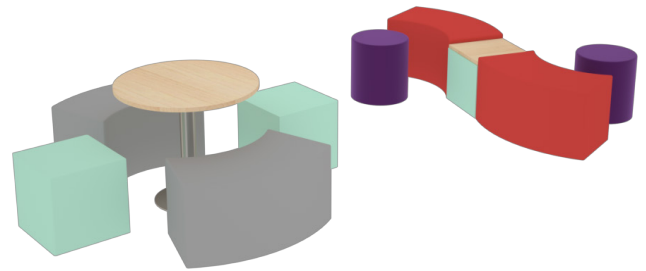

Doozie Configuration Ideas

See Doozie Planning Ideas for specifying information.