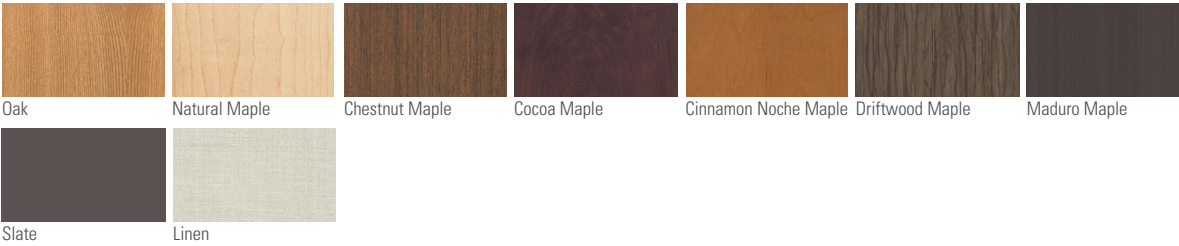

### features

- Steel post powdercoated legs.
- Easy to clean laminate surface with matching PVC edge band.
- Available in end table, coffee table, or dining table.
- Coffee table and dining table available in a range of dimensions, including rectangular and square options, to fit any space.

### statement of line

End Table

Coffee Table,  
Rectangular

Coffee Table,  
Square

Dining Table

### laminate finish

Oak

Natural Maple

Chestnut Maple

Cocoa Maple

Cinnamon Noche Maple

Driftwood Maple

Maduro Maple