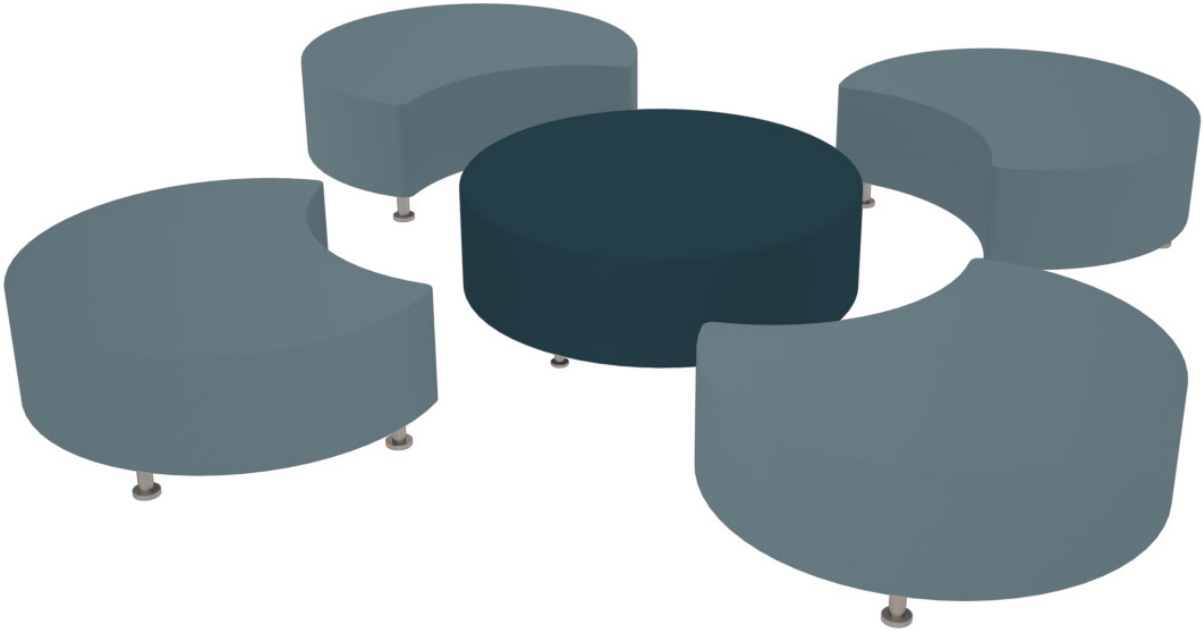

16'-6" x 10'-8" Footprint

Group projects. Create collaborative settings where teams can gather.

QTY	Part #	Description
4	LULB1A30	Lucy, Lowback Chair, Armless
1	LULU32	Lucy Lu, Ottoman, 32"

10'-0" x 10'-0" Footprint

QTY	Part #	Description
2	LULB1F24	Lucy, Lowback Chair, Tablet Arm, Left
2	LULB1E24	Lucy, Lowback Chair, Tablet Arm, Right

9'-0" x 9'-0" Footprint

Light in scale. Lucy Lu ottomans are perfect for in-between spaces. The half-moon shape adds a playful option.