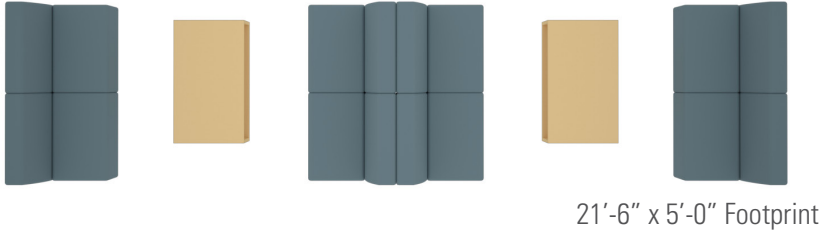

QTY	Part #	Description
8	LULB1A30	Lucy, Lowback Chair, Armless
2	LUTBC4224	Lucy, Lowback Coffee Table