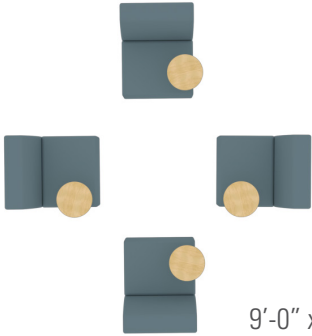

16'-6" x 10'-8" Footprint

Group projects. Create collaborative settings where teams can gather.

QTY	Part #	Description
4	LULB1A30	Lucy, Lowback Chair, Armless
1	LULU32	Lucy Lu, Ottoman, 32"

10'-0" x 10'-0" Footprint

QTY	Part #	Description
2	LULB1F24	Lucy, Lowback Chair, Tablet Arm, Left
2	LULB1E24	Lucy, Lowback Chair, Tablet Arm, Right

9'-0" x 9'-0" Footprint

Light in scale. Lucy Lu ottomans are perfect for in-between spaces. The half-moon shape adds a playful option.