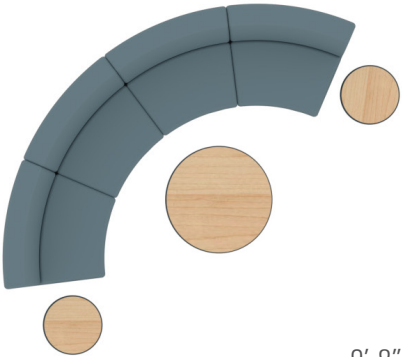

13'-0" x 13'-0" Footprint

22'-6" x 8'-8" Footprint

Multi-functional. Create a different look for occasional tables by adding a laminate top to upholstered Lucy lu's.

QTY	Part #	Description
4	LULB3A30	Lucy, Lowback Curved - Inner
1	LULU44NTNN	Lucy Lu, Ottoman, 44" w/ laminate top
2	LULU18NTNN	Lucy Lu, Ottoman 18" w/ laminate top
3	LUGBKT	Lucy, Ganging Bracket