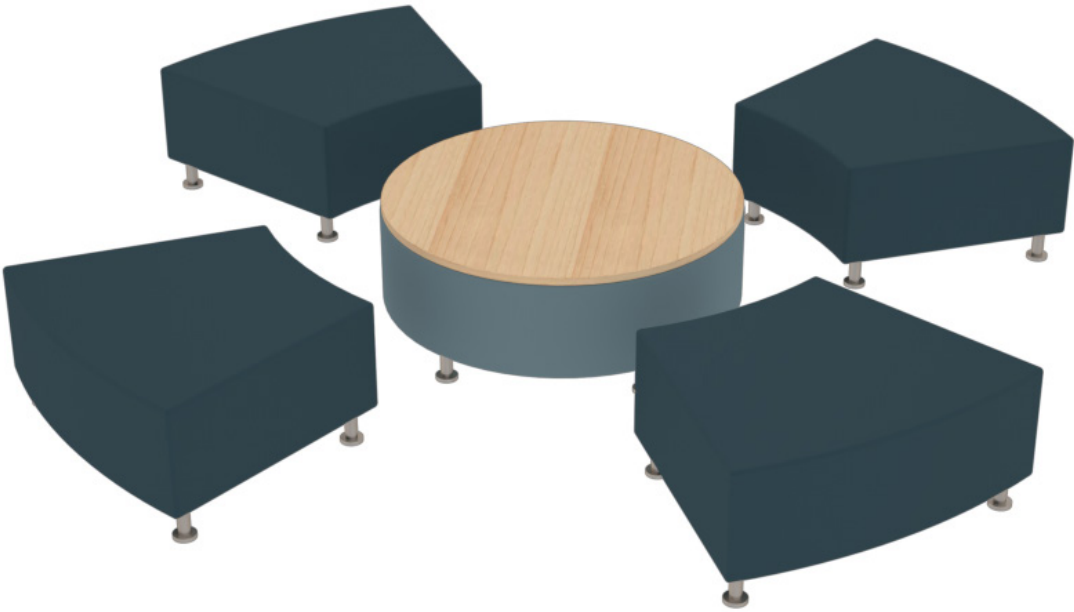

QTY	Part #	Description
2	LULB1F24	Lucy, Lowback Chair, Tablet Arm, Left
2	LULB1E24	Lucy, Lowback Chair, Tablet Arm, Right

9'-0" x 9'-0" Footprint

Light in scale. Lucy Lu ottomans are perfect for in-between spaces. The half-moon shape adds a playful option.

QTY	Part #	Description
4	LULU44H	Lucy Lu, Ottoman, 44, Half-moon
1	LULU44	Lucy Lu, Ottoman, 44

9'-6" x 9'-6" Footprint

Dynamic Group Setting. Lucy ottomans are perfect for group settings. The curved ottoman creates a flexible space.