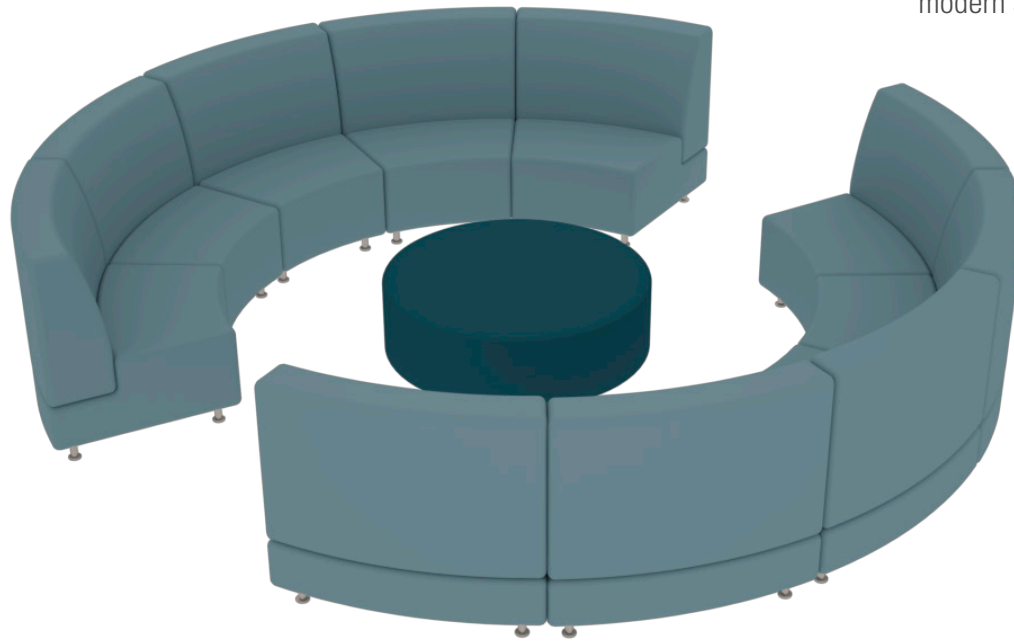

Lucy Planning Ideas

modern style meets flexibility

Innovative open plan spaces. Inner and outer Lucy's are configured in a serpentine arrangement to create separate meeting areas.

QTY	Part #	Description
4	LULB3A30	Lucy, Lowback Curved - Inner
5	LULB3B30	Lucy, Lowback Curved - Outer
2	LUBCCVNNNN	Lucy, Curved - Ottoman
1	LULU44NTNN	Lucy Lu, Ottoman, 44" w/ laminate top
10	LUGBKT	Lucy, Ganging Bracket

22'-6" x 8'-8" Footprint

Gather around. Create comfortable, collaborative spaces using Lucy curved. The taller back helps define space in open areas.

QTY	Part #	Description
10	LUHB3A30	Lucy, Highback Curved - Inner
2	LULU44	Lucy Lu, Ottoman, 44"
1	LUTBE1822	Lucy, End Table
8	LUGBKT	Lucy, Ganging Bracket

10'-0" x 9'-0" Footprint

Functional choices. Many options for altering Lucy's look or function make it a versatile partner.

QTY	Part #	Description
2	LULB1A30	Lucy, Lowback Chair, Armless
1	LUTBE1822	Lucy, End Table

5'-1" x 2'-6" Footprint

Modular. Lucy can configure as a sofa, settee or sectional in as many sections as you wish. And can be re-configured when user's needs change.

QTY	Part #	Description
5	LULB1A30	Lucy, Lowback Chair, Armless
1	LULB2A30	Lucy, Lowback Corner Chair
1	LUTBC4224	Lucy, Coffee Table
5	LUGBKT	Lucy, Ganging Bracket