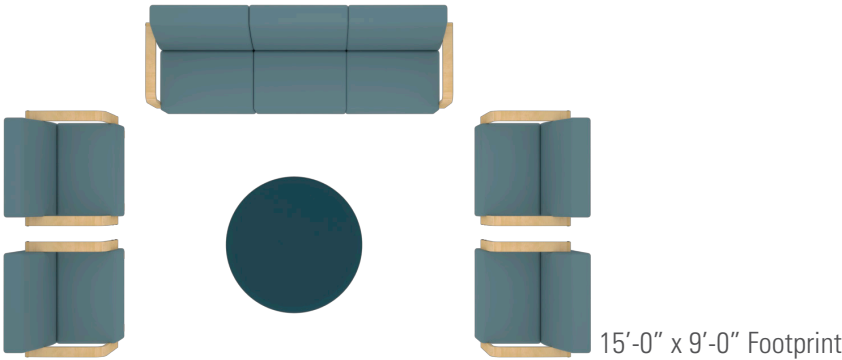

Comfortable. Wood arms and legs add warmth and formality to any space.

QTY	Part #	Description
4	LUHB1D30	Lucy, Highback Chair, Wood Arms
1	LUHB1B30	Lucy, Highback Chair, Wood Arm Right
1	LUHB1C30	Lucy, Highback Chair, Wood Arm Left
1	LUHB1A30	Lucy, Highback Chair, Armless
1	LULU44	Lucy Lu, Ottoman, 44"
2	LUGBKT	Lucy, Ganging Bracket