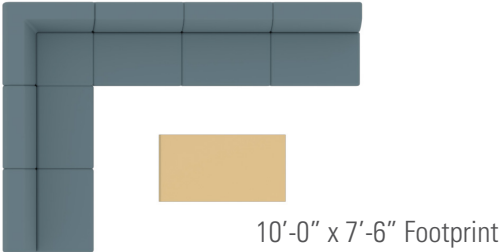

QTY	Part #	Description
5	LULB1A30	Lucy, Lowback Chair, Armless
1	LULB2A30	Lucy, Lowback Corner Chair
1	LUTBC4224	Lucy, Coffee Table
5	LUGBKT	Lucy, Ganging Bracket

QTY	Part #	Description
3	LULB1A30	Lucy, Lowback Chair, Armless
2	LULB1A24	Lucy, Lowback Chair, Armless
1	LUTBC4224	Lucy, Coffee Table
1	LUTBE1822	Lucy, End Table
2	LUGBKT	Lucy, Ganging Bracket