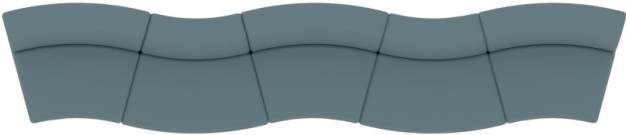

QTY	Part #	Description
12	LULB3B30	Lucy, Lowback Curved - Outer
4	LUTBE1822	Lucy, End Table
8	LUGBKT	Lucy, Ganging Bracket

15'-0" x 15'-0" Footprint

Wave configuration. Alternate inner and outer curved Lucy's to create a visually appealing layout.

QTY	Part #	Description
3	LULB3A30	Lucy, Curved - Inner, Metal Legs
2	LULB3B30	Lucy, Curved - Outer, Metal Legs
4	LUGBKT	Lucy, Ganging Bracket

13'-6" x 2'-10" Footprint

Lucy Ottoman. Incorporate the Lucy ottoman to alter the visual landscape and provide a surface to set personal items.