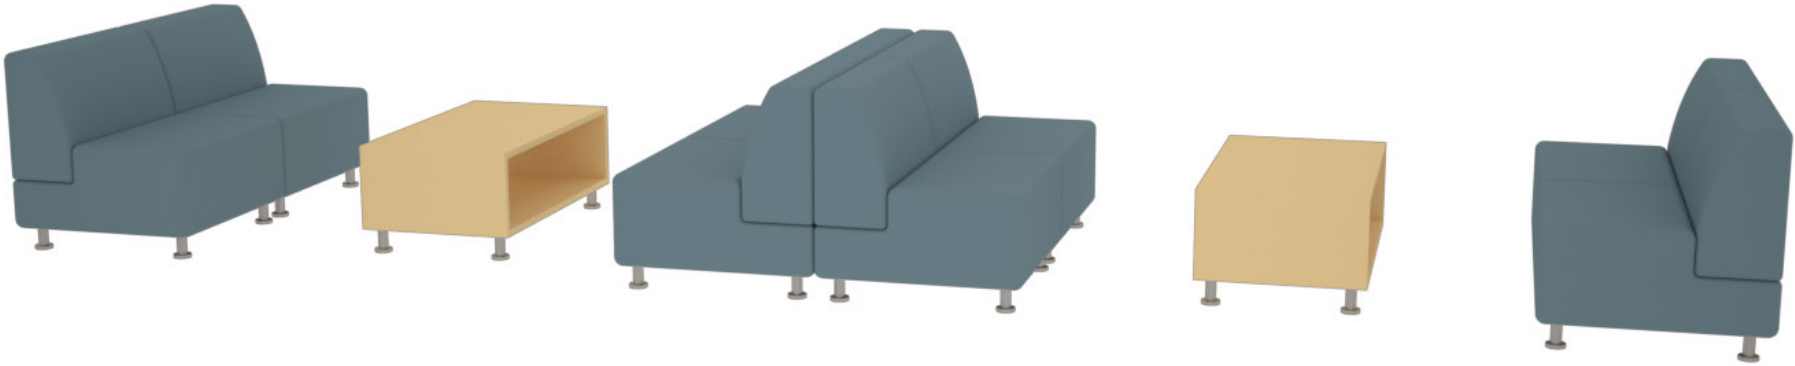

10'-0" x 9'-0" Footprint

Functional choices. Many options for altering Lucy's look or function make it a versatile partner.

QTY	Part #	Description
2	LULB1A30	Lucy, Lowback Chair, Armless
1	LUTBE1822	Lucy, End Table

7'-2" x 2'-6" Footprint

QTY	Part #	Description
1	LUHB4A30	Lucy, Highback Chair, Armless, Integrated Table, Right
1	LUHB4B30	Lucy, Highback Chair, Armless, Integrated Table, Left
1	LUGBKT	Lucy, Ganging Bracket

5'-1" x 2'-6" Footprint

Modular. Lucy can configure as a sofa, settee or sectional in as many sections as you wish. And can be re-configured when user's needs change.

QTY	Part #	Description
5	LULB1A30	Lucy, Lowback Chair, Armless
1	LULB2A30	Lucy, Lowback Corner Chair
1	LUTBC4224	Lucy, Coffee Table
5	LUGBKT	Lucy, Ganging Bracket

QTY	Part #	Description
3	LULB1A30	Lucy, Lowback Chair, Armless
2	LULB1A24	Lucy, Lowback Chair, Armless
1	LUTBC4224	Lucy, Coffee Table
1	LUTBE1822	Lucy, End Table
2	LUGBKT	Lucy, Ganging Bracket

Flexible. Lucy can link together or be used separate, making it a perfect solution for changing spaces.