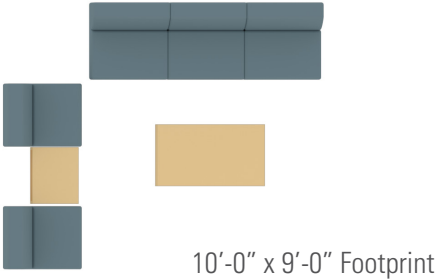

QTY	Part #	Description
5	LULB1A30	Lucy, Lowback Chair, Armless
1	LULB2A30	Lucy, Lowback Corner Chair
1	LUTBC4224	Lucy, Coffee Table
5	LUGBKT	Lucy, Ganging Bracket

QTY	Part #	Description
3	LULB1A30	Lucy, Lowback Chair, Armless
2	LULB1A24	Lucy, Lowback Chair, Armless
1	LUTBC4224	Lucy, Coffee Table
1	LUTBE1822	Lucy, End Table
2	LUGBKT	Lucy, Ganging Bracket