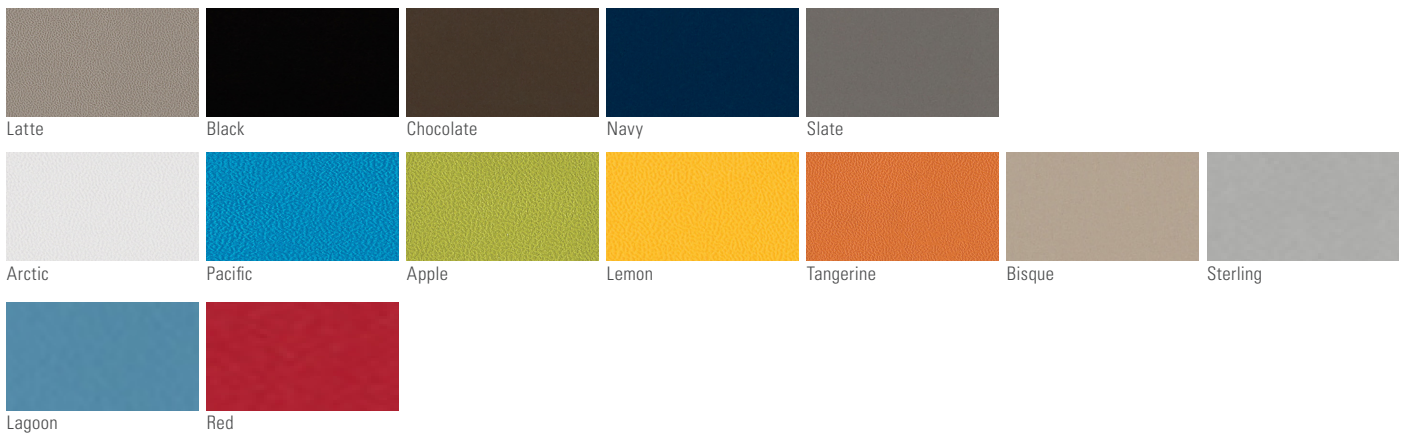

statement of line

4-Leg

Wire Rod

Light Task

Task Stool

frame finishes

Fog Base

Black Base

Black

Silver (4-leg Only)

Chrome (Wire Rod Only)

plastic shell finishes

Color Disclaimer

Please order actual material samples for specifying purposes. Color accuracy is not guaranteed with these images.