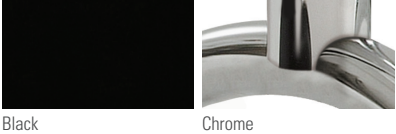

Shell Finishes

Inflex & Relay

Lumin, Rio & Rowdy

Metal Finishes

Inflex, Lumin, Relay & Rio

Rowdy

Color Disclaimer
Please order actual material samples for specifying purposes. Color accuracy is not guaranteed with these images.