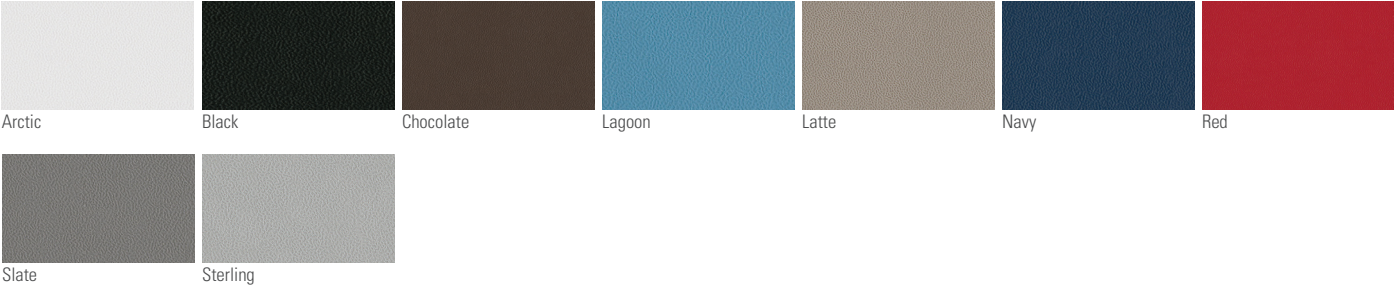

Shell Finishes

Inflex & Relay

Lumin, Rio & Rowdy

Metal Finishes

Inflex, Lumin, Relay & Rio

Rowdy

Color Disclaimer
Please order actual material samples for specifying purposes. Color accuracy is not guaranteed with these images.