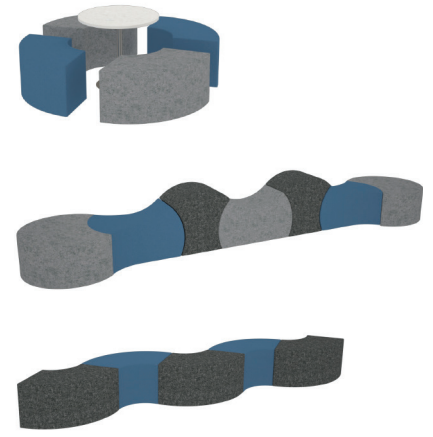

Charlie

32d | 33w | 35h

32d | 55w | 35h

32d | 77w | 35h

22d | 16w | 17h

Charlie is a great choice for modern spaces with its streamlined design and arched arm detail — compact proportions make it ideal for smaller spaces.

- Component & Field Re-Upholsterable.
- Plastic, metal or solid wood legs in Cocoa finish.
- Seat cushions are tethered and zippered for security as well as easy cleaning.
- Optional swivel base.

DOOZIE

Modular design allows units to be rearranged to create endless configurations.

- Traditional Upholstery.
- 11 shapes and sizes.
- Speck, Spot, Brick, and Block available with laminate top.
- Plastic glides on each unit help furniture move easily when being rearranged.