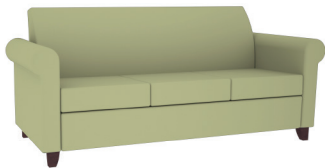

31d | 77w | 34h

Classic style that blends with any environment. Its smaller scale is at home no matter where you put it.

- Component & Field Re-Upholsterable.
- Plastic, metal or solid wood legs in Cocoa finish.
- Seat cushions are tethered and zippered for security as well as easy cleaning.
- Optional swivel base.