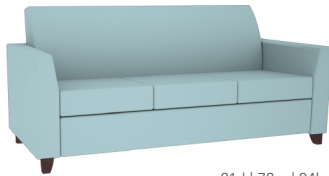

31d | 76w | 34h

A great choice for modern spaces with its streamlined design and tapered arm detail. Its compact proportions make it ideal for smaller spaces.

- Component & Field Re-Upholsterable.
- Plastic, metal or solid wood legs in Cocoa finish.
- Seat cushions are tethered and zippered for security as well as easy cleaning.
- Optional swivel base.