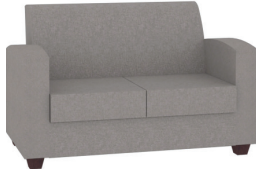

- Upholstered lounge features 3" of high resilience foam.
- Webbed seat construction.
- Metal carpet glides.
- A multitude of fabric selections and wood finishes.

Baxter

35d | 37w | 34h

35d | 63w | 34h

35d | 89w | 34h

20d | 30w | 16h

Various configurations available

Design your leisure space with Baxter. You'll love this modern collection that features strong, square arms and clean lines.

- Component & Field Re-Upholsterable.
- Solid wood legs standard in Cocoa finish.
- Seat cushions are tethered and zippered for security as well as easy cleaning.

Charlie

32d | 33w | 35h

32d | 55w | 35h

32d | 77w | 35h

22d | 16w | 17h

Charlie is a great choice for modern spaces with its streamlined design and arched arm detail — compact proportions make it ideal for smaller spaces.

Modular design allows units to be rearranged to create endless configurations.

- Traditional Upholstery.
- 11 shapes and sizes.
- Speck, Spot, Brick, and Block available with laminate top.
- Plastic glides on each unit help furniture move easily when being rearranged.