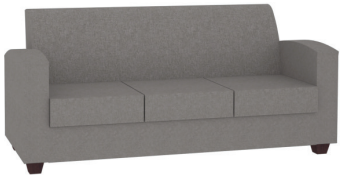

- Upholstered lounge features 3" of high resilience foam.
- Webbed seat construction.
- Metal carpet glides.
- A multitude of fabric selections and wood finishes.

Baxter

35d | 37w | 34h

35d | 63w | 34h

35d | 89w | 34h

20d | 30w | 16h

Various configurations available

Design your leisure space with Baxter. You'll love this modern collection that features strong, square arms and clean lines.

- Component & Field Re-Upholsterable.
- Solid wood legs standard in Cocoa finish.
- Seat cushions are tethered and zippered for security as well as easy cleaning.

Charlie

32d | 33w | 35h

32d | 55w | 35h

32d | 77w | 35h

22d | 16w | 17h

Charlie is a great choice for modern spaces with its streamlined design and arched arm detail — compact proportions make it ideal for smaller spaces.

Modular design allows units to be rearranged to create endless configurations.

- Traditional Upholstery.
- 11 shapes and sizes.
- Speck, Spot, Brick, and Block available with laminate top.
- Plastic glides on each unit help furniture move easily when being rearranged.