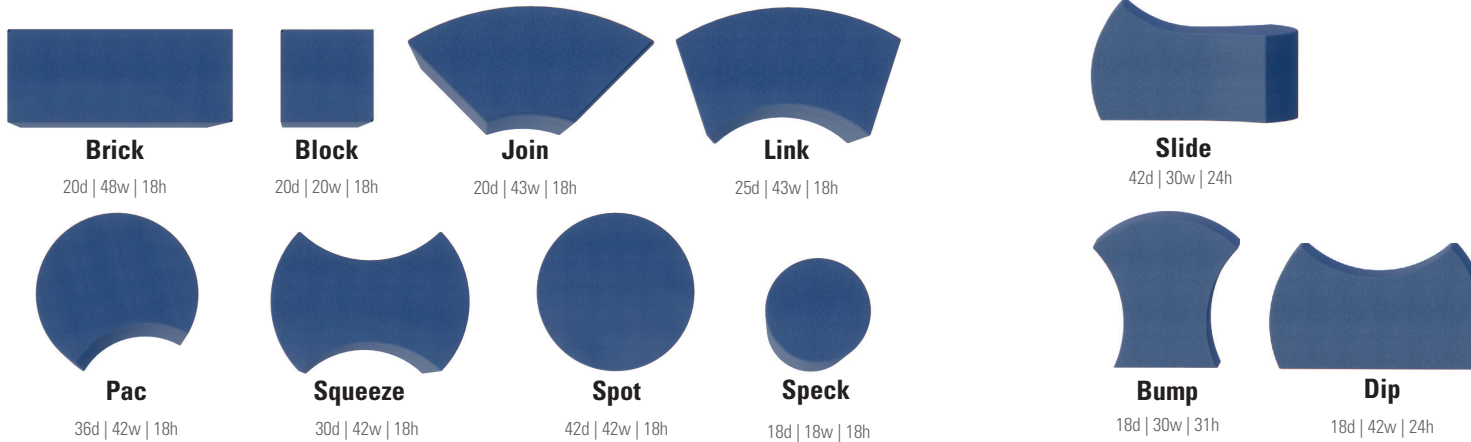

DOOZIE

Modular design allows units to be rearranged to create endless configurations.

- Traditional Upholstery.
- 11 shapes and sizes.
- Speck, Spot, Brick, and Block available with laminate top.
- Plastic glides on each unit help furniture move easily when being rearranged.