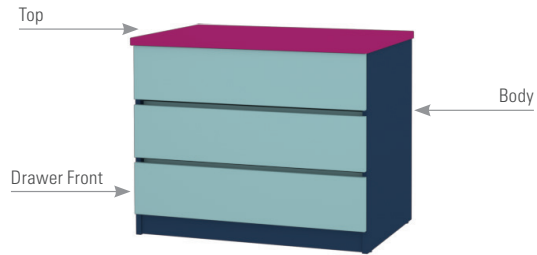

Movable Pedestal

Organizer

Nightstand

2-Drawer Stacker

1-Drawer, Open Stacker

Single Drawer Stacker

More Products Available

Pulls

Integral

Bar

Loop

Zoning

Choose up to three finishes for a customized look

Finishes

Wood - Standard

Oak Natural Maple