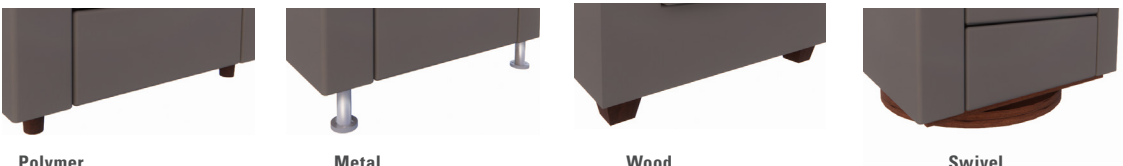

Charlie is a great choice for modern spaces with its streamlined design and arched arm detail—compact proportions make it ideal for smaller spaces.

Charlie

Lounge

Charlie

features

- Chair, Settee and Sofa available.
- Choice of polymer, metal or wood legs in Cocoa finish.
- Seat cushions are zippered for ease of cleaning; and tethered so they stay put.
- Arms and seat/back are constructed of separate units for component re-upholstery if they become damaged or worn.
- Renewable construction. Simple, field replaceable components and cover make repairs and updates possible, in minutes.

statement of line

Chair

Settee

Sofa

foot options

Polymer

Metal

Wood

Swivel

finishes

plastic and wood finish

Cocoa Maple

swivel veneer finishes

Oak

Natural Maple

Chestnut Maple