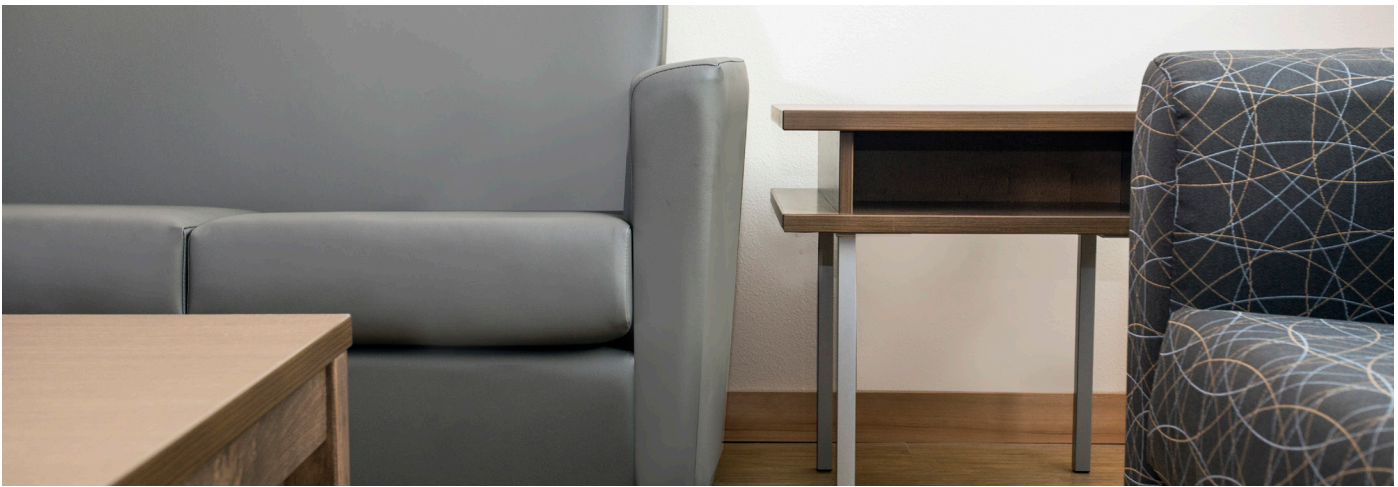

Contemporary and stylish. Quincy's curved arms make it an inviting place to rest.

Quincy

Lounge

Quincy

features

- Chair, Settee, Sofa and Ottoman available.
- Choice of polymer, metal, wood legs in Cocoa finish or swivel base: veneer with matching PVC edgeband round swivel base.
- Seat cushions are zippered for ease of cleaning; and tethered so they stay put.
- Arms and seat/back are constructed of separate units for component re-upholstery if they become damaged or worn.
- Renewable construction. Simple, field replaceable components and covers make repairs and updates possible, in minutes.

statement of line

Chair

Settee

Sofa

Ottoman

foot options

Polymer

Metal