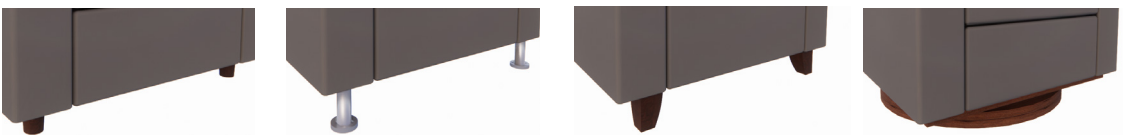

Contemporary and stylish. Quincy's curved arms make it an inviting place to rest.

Quincy

Lounge

Quincy

features

- Chair, Settee, Sofa and Ottoman available.
- Choice of polymer, metal, wood legs in Cocoa finish or swivel base: veneer with matching PVC edgeband round swivel base.
- Seat cushions are zippered for ease of cleaning; and tethered so they stay put.
- Arms and seat/back are constructed of separate units for component re-upholstery if they become damaged or worn.
- Renewable construction. Simple, field replaceable components and covers make repairs and updates possible, in minutes.

statement of line

Chair

Settee

Sofa

Ottoman

foot options

Polymer

Metal