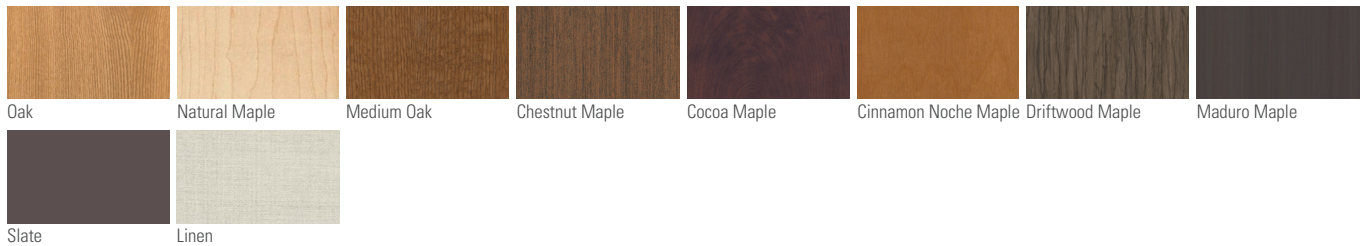

Where modern meets versatility. A table for any space.
upgrade collaborative spaces, dining areas, and
more with the Weston table collection.

Weston
Tables

Weston Tables

features

- Laminate with PVC edge band.
- Steel legs.
- Option for rectangle, round, or square tops.
- Various sizes for each top option.
- 3-leg or 4-leg option for round top table.
- Modern angled legs.
- Available in various finishes.

statement of line

laminate finish

metal finish

Color Disclaimer

Please order actual material samples for specifying purposes. Color accuracy is not guaranteed with these images.