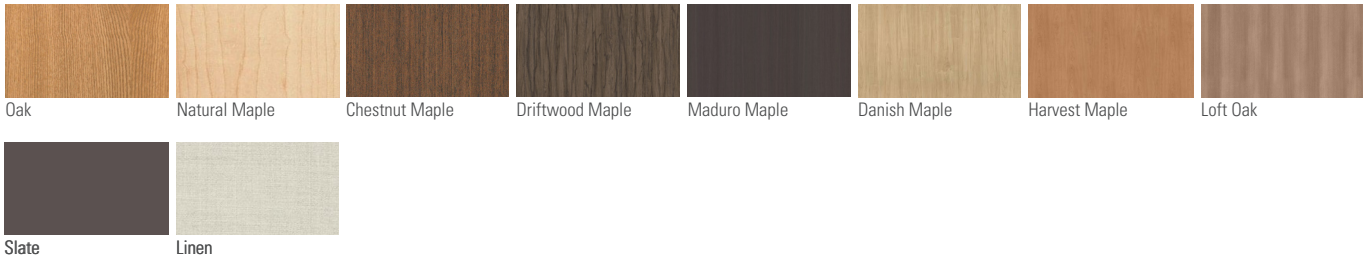

### features

- Laminate top with 3mm matching PVC edgeband
- Steel powdercoated base
- Adjustable nylon glides
- Available in dining, counter, and bar height
- Center base present for added support on 84" and 96" tables
- Shipped ready to assemble

### statement of line

Dining

Counter

Bar

### laminate finish options

Oak

Natural Maple

Chestnut Maple

Driftwood Maple

Maduro Maple

Danish Maple

Harvest Maple

### metal finish options

Gloss Black

Silver

Soft White

Medium Tone