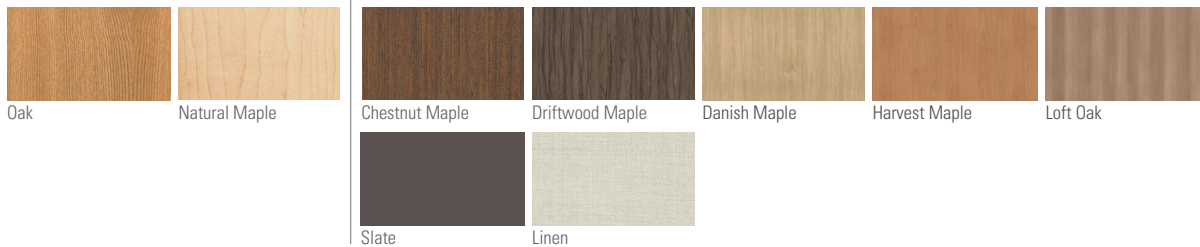

Student-inspired furniture that combines function and innovative design with the use of mixed materials.

Essix
Beds

Essix

features

- Material options: choose from hardwood veneer plywood or laminate with engineered wood core.
- Contemporary design. Clean, crisp lines and metal accents create a modern aesthetic that students love.
- Bed is height-adjustable and can be bunked or lofted without tools.
- Integrated coupler at every post assures a secure connection with no loose hardware to manage.
- Accessories available: Decorative Rail, Guard Rail, Ladder and Metal Shelves

statement of line

finishes

wood finish options

laminate finish options

Color Disclaimer

Please order actual material samples for specifying purposes. Color accuracy is not guaranteed with these images.