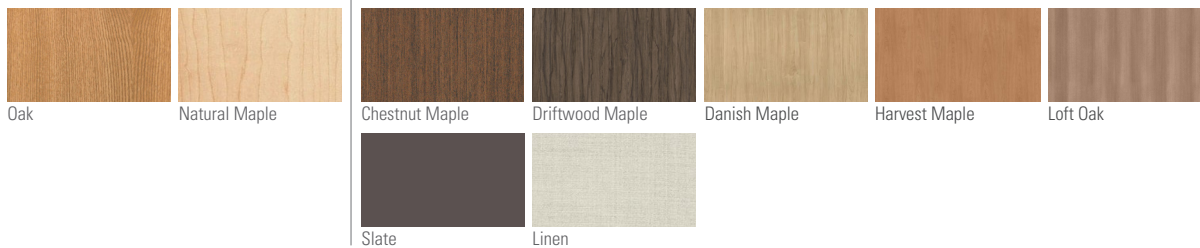

laminite finish options

Color Disclaimer

Please order actual material samples for specifying purposes. Color accuracy is not guaranteed with these images.