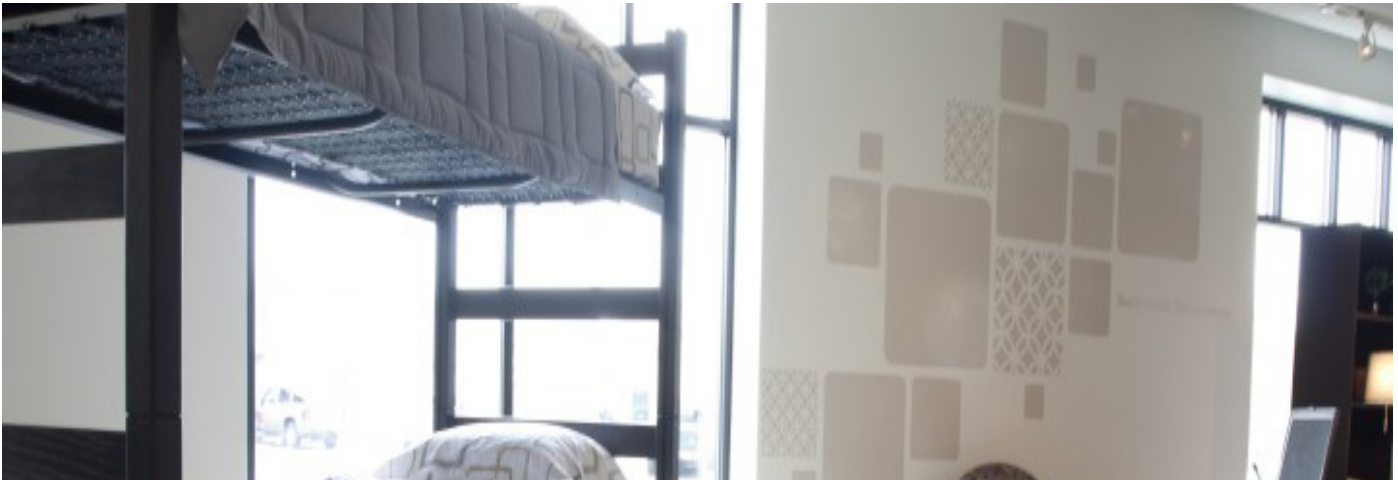

A consistent performer with solid hardwood and mortise and tenon construction. It's simple to adjust, loft and bunk and requires no tools.

### features

- Solid hardwood post and rails.
- Mortise and tenon construction to secure headboard rails to posts.
- Height adjustable Patented one-piece pin channel allows bed deck to be supported at eleven different heights without tools.
- One-piece metal side rail for strength and finished look.
- Beds can bunk and loft without tools. Utilizes steel pins, inserted into the top of each post.
- Bed can be flipped to provide two different aesthetics.
- Studio Loft Bed has taller headboards. It can be adjusted to eleven different bed deck heights, including a lofted position.