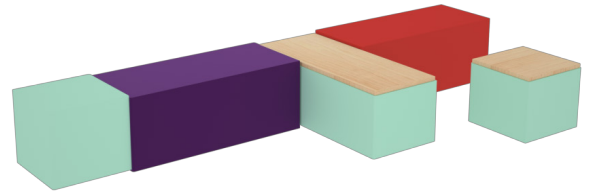

Doozie Lounge

Doozie

features

- Modular design allows units to be rearranged to create endless configurations.
- 11 shapes and sizes.
- Flexible design fits any environment.
- Speck, Spot, Block and Brick available with 1" laminate top and 3mm edgeband.
- Appeals to users and brings function and flexibility to any space.
- Plastic glides on each unit help furniture move easily when being rearranged.
- Fabric patterns are not recommended on curved pieces due to the modular design.

statement of line

Suggested table pairing: Buckley, Fulton, Lyon, Morris, Turner

laminite finish options

Color Disclaimer

Please order actual material samples for specifying purposes. Color accuracy is not guaranteed with these images.

Doozie Configuration Ideas

See Doozie Planning Ideas for specifying information.