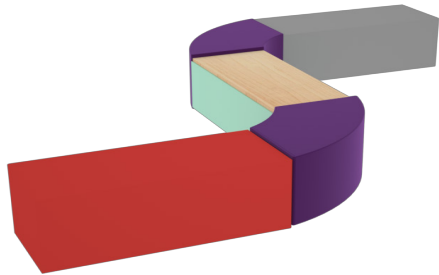

Doozie Lounge

Doozie

features

- Modular design allows units to be rearranged to create endless configurations.
- 11 shapes and sizes.
- Flexible design fits any environment.
- Speck, Spot, Block and Brick available with 1" laminate top and 3mm edgeband.
- Appeals to users and brings function and flexibility to any space.
- Plastic glides on each unit help furniture move easily when being rearranged.
- Fabric patterns are not recommended on curved pieces due to the modular design.

statement of line

Suggested table pairing: Buckley, Fulton, Lyon, Morris, Turner

laminite finish options

Color Disclaimer

Please order actual material samples for specifying purposes. Color accuracy is not guaranteed with these images.

Doozie Configuration Ideas

See Doozie Planning Ideas for specifying information.