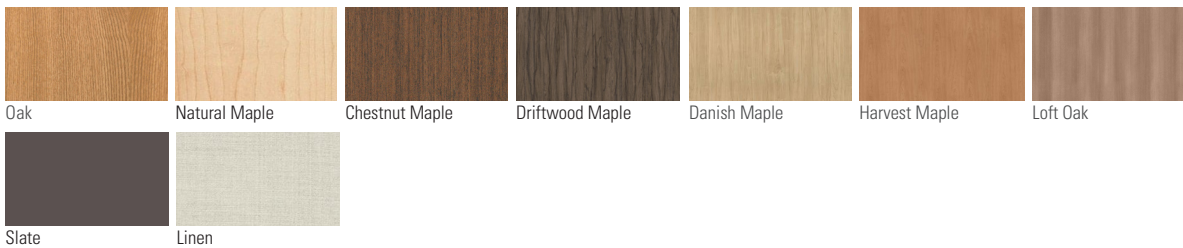

Doozie Lounge

Doozie

features

- Modular design allows units to be rearranged to create endless configurations.
- 11 shapes and sizes.
- Flexible design fits any environment.
- Speck, Spot, Block and Brick available with 1" laminate top and 3mm edgeband.
- Appeals to users and brings function and flexibility to any space.
- Plastic glides on each unit help furniture move easily when being rearranged.
- Fabric patterns are not recommended on curved pieces due to the modular design.

statement of line

Suggested table pairing: Buckley, Fulton, Lyon, Morris, Turner

laminite finish options

Color Disclaimer

Please order actual material samples for specifying purposes. Color accuracy is not guaranteed with these images.