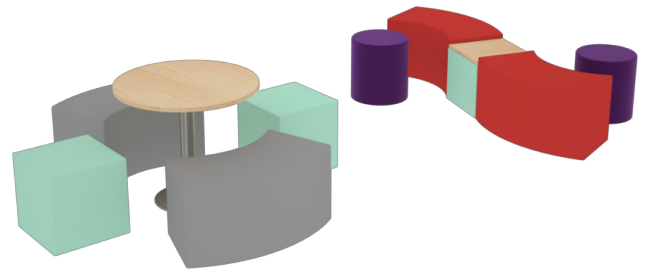

Doozie Lounge

Doozie

features

- Modular design allows units to be rearranged to create endless configurations.
- 11 shapes and sizes.
- Flexible design fits any environment.
- Speck, Spot, Block and Brick available with 1" laminate top and 3mm edgeband.
- Appeals to users and brings function and flexibility to any space.
- Plastic glides on each unit help furniture move easily when being rearranged.
- Fabric patterns are not recommended on curved pieces due to the modular design.

statement of line

Suggested table pairing: Buckley, Fulton, Lyon, Morris, Turner

laminite finish options

Color Disclaimer

Please order actual material samples for specifying purposes. Color accuracy is not guaranteed with these images.

Doozie Configuration Ideas

See Doozie Planning Ideas for specifying information.