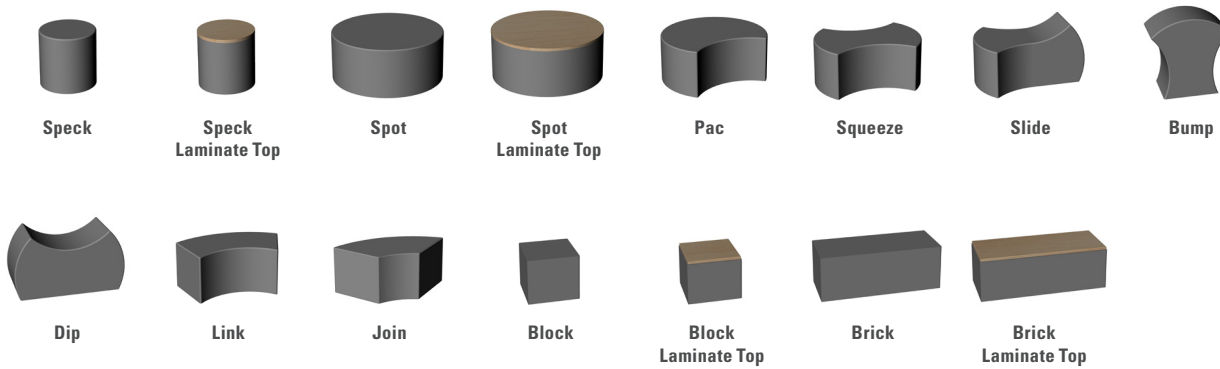

Doozie Lounge

Doozie

features

- Modular design allows units to be rearranged to create endless configurations.
- 11 shapes and sizes.
- Flexible design fits any environment.
- Speck, Spot, Block and Brick available with 1" laminate top and 3mm edgeband.
- Appeals to users and brings function and flexibility to any space.
- Plastic glides on each unit help furniture move easily when being rearranged.
- Fabric patterns are not recommended on curved pieces due to the modular design.

statement of line

Suggested table pairing: Buckley, Fulton, Lyon, Morris, Turner

laminite finish options

Color Disclaimer

Please order actual material samples for specifying purposes. Color accuracy is not guaranteed with these images.