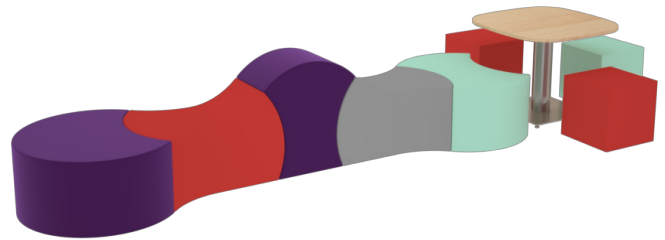

Doozie Configuration Ideas

See Doozie Planning Ideas for specifying information.