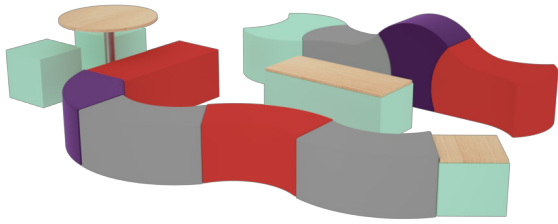

Doozie Lounge

Doozie

features

- Modular design allows units to be rearranged to create endless configurations.
- 11 shapes and sizes.
- Flexible design fits any environment.
- Speck, Spot, Block and Brick available with 1" laminate top and 3mm edgeband.
- Appeals to users and brings function and flexibility to any space.
- Plastic glides on each unit help furniture move easily when being rearranged.
- Fabric patterns are not recommended on curved pieces due to the modular design.

statement of line

Suggested table pairing: Buckley, Fulton, Lyon, Morris, Turner

laminite finish options

Color Disclaimer

Please order actual material samples for specifying purposes. Color accuracy is not guaranteed with these images.

Doozie Configuration Ideas

See Doozie Planning Ideas for specifying information.