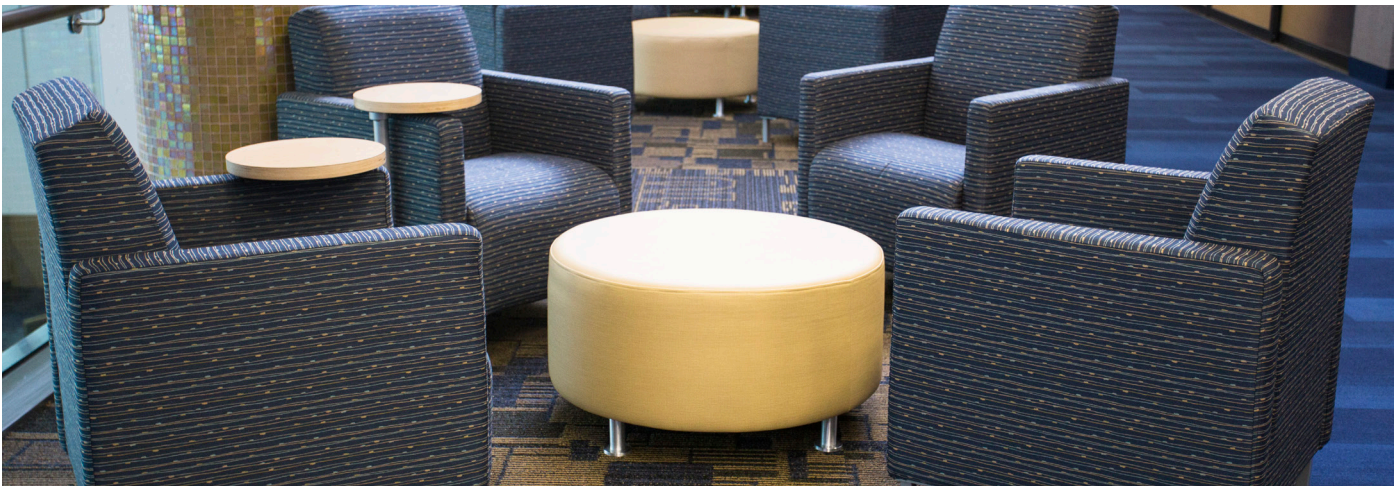

Hugo's clean, linear design can be used as stand-alone pieces or group configurations for waiting room applications.

Hugo
Lounge

Hugo

features

- Chair, Settee, Sofa and Bench stand-alone pieces are available.
- Generous pass-through space between seat and back for easy cushion cleaning.
- Renewable construction. Simple, field replaceable components and covers
- make repairs and updates possible.
- Silver steel powder-coated legs for a modern look.
- Wood arm cap option adds warmth and durability.

statement of line

Chair

Settee

Sofa

Bench

wood finish options

Oak

Natural Maple