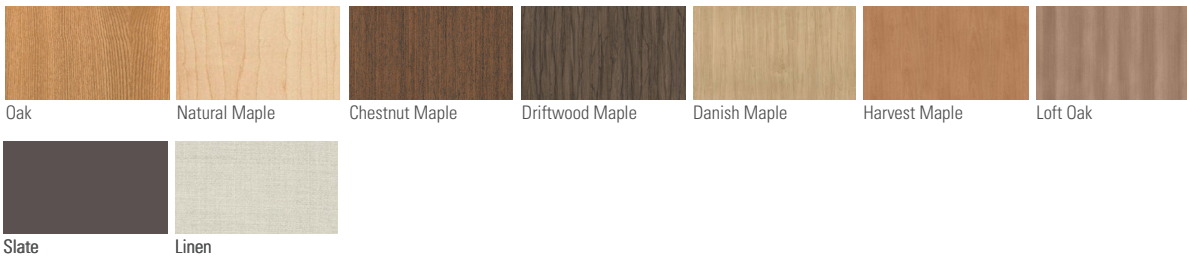

Jane may be simple, but with the mix of wood and metal, you can't go wrong. Meant to work with all of our lounge product, Jane is a favorite because of its effortless look.

Jane
Tables

Jane

features

- Steel post powdercoated legs.
- Easy to clean laminate surface with matching PVC edge band.
- Available in end table, coffee table, or dining table.
- Coffee table and dining table available in a range of dimensions, including rectangular and square options, to fit any space.

statement of line

End Table

Coffee Table,
Rectangular

Coffee Table,
Square

Dining Table

laminate finish options

Oak

Natural Maple

Chestnut Maple

Driftwood Maple

Danish Maple

Harvest Maple

Loft Oak

Slate

Linen

metal finish

Silver

Medium Tone

Color Disclaimer

Please order actual material samples for specifying purposes. Color accuracy is not guaranteed with these images.