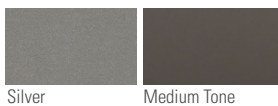

Jane may be simple, but with the mix of wood and metal, you can't go wrong. Meant to work with all of our lounge product, Jane is a favorite because of its effortless look.

Jane
Tables

Jane

features

- Steel post powdercoated legs.
- Easy to clean laminate surface with matching PVC edge band.
- Available in end table, coffee table, or dining table.
- Coffee table and dining table available in a range of dimensions, including rectangular and square options, to fit any space.

statement of line

End Table

Coffee Table,
Rectangular

Coffee Table,
Square

Dining Table

laminate finish options

Oak

Natural Maple

Chestnut Maple

Driftwood Maple

Danish Maple

Harvest Maple

Loft Oak

Slate

Linen

metal finish

Silver

Medium Tone

Color Disclaimer

Please order actual material samples for specifying purposes. Color accuracy is not guaranteed with these images.