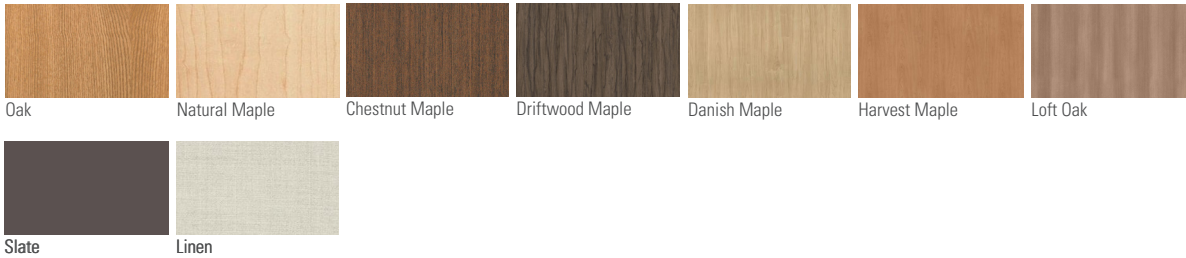

The Summit Communal Table is a versatile, modern piece built to last. Perfect for collaborative work or dining, it's a timeless addition to any space.

Summit
Tables

Summit Tables

features

- Laminate top with 3mm matching PVC edgeband
- Steel powdercoated base
- Adjustable nylon glides
- Available in dining, counter, and bar height
- Center base present for added support on 84" and 96" tables
- Shipped ready to assemble

statement of line

Dining

Counter

Bar

laminite finish options

Oak

Natural Maple

Chestnut Maple

Driftwood Maple

Danish Maple

Harvest Maple

Loft Oak

Slate

Linen

metal finish options

Gloss Black

Silver

Soft White

Medium Tone

Color Disclaimer

Please order actual material samples for specifying purposes. Color accuracy is not guaranteed with these images.