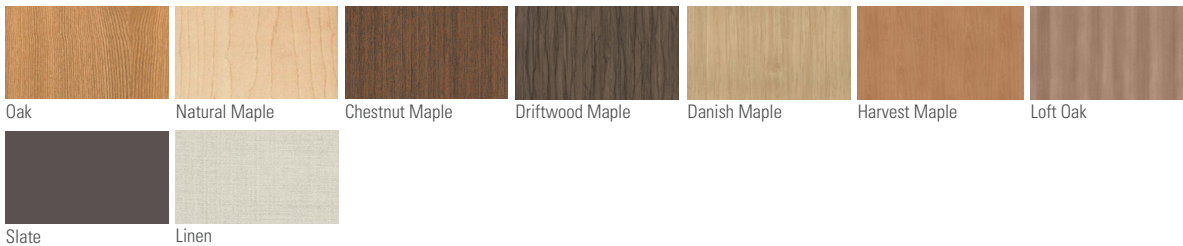

Where modern meets versatility. A table for any space.
upgrade collaborative spaces, dining areas, and
more with the Weston table collection.

Weston
Tables

Weston Tables

features

- Laminate with PVC edge band.
- Steel legs.
- Option for rectangle, round, or square tops.
- Various sizes for each top option.
- 3-leg or 4-leg option for round top table.
- Modern angled legs.
- Available in various finishes.

statement of line

laminata finish

metal finish

Color Disclaimer

Please order actual material samples for specifying purposes. Color accuracy is not guaranteed with these images.