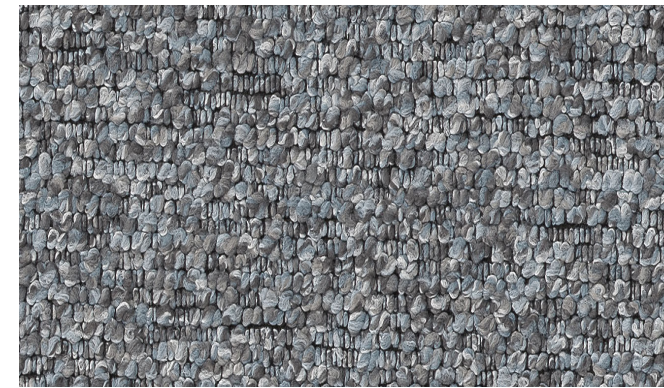

Graphite

Stone

Flannel

Charcoal

Ivy

Ultramarine

Indigo

Graphite

Carbon

Sprout

Pool

Lagoon

Coral

Colorloop - Fog

Maple

Hatchet

Faux Mo - Sienna

Rust

Charcoal

Shadow

Mineral

Ember

Icicle

Alpine