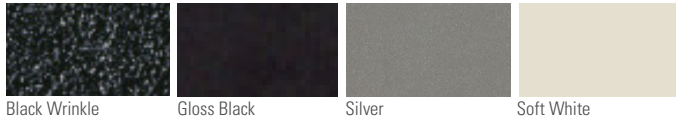

wood finishes

laminates finishes

metal finish

Color Disclaimer

Please order actual material samples for specifying purposes. Color accuracy is not guaranteed with these images.

As with all natural wood products there will be some variation or irregularities of color, texture, or surface grain. Contact your RT London representative or call customer service at 877.613.2012 with any questions or concerns.