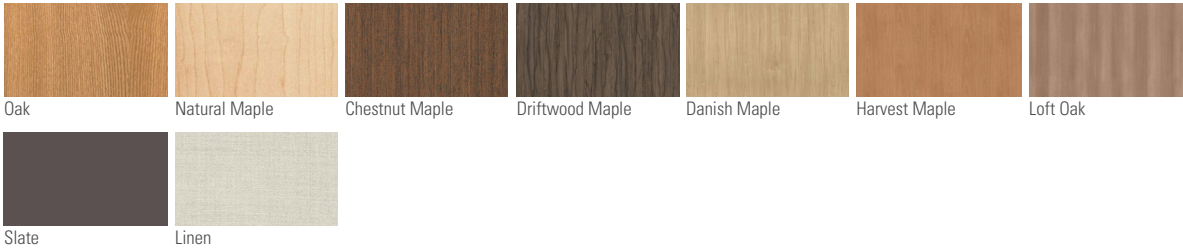

wood finishes

laminates finishes

metal finish

Color Disclaimer

Please order actual material samples for specifying purposes. Color accuracy is not guaranteed with these images.

As with all natural wood products there will be some variation or irregularities of color, texture, or surface grain. Contact your RT London representative or call customer service at 877.613.2012 with any questions or concerns.